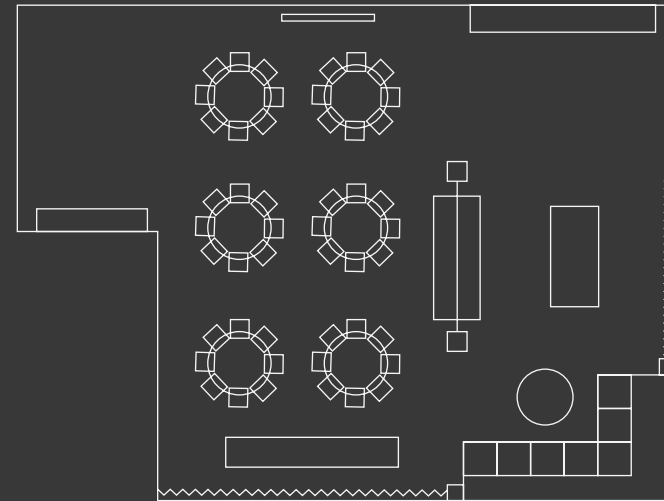

THE COLOSSEUM

Formation & Capacity

| | |
|---------------|------------|
| U Shape | 20 people |
| Hollow Square | 24 people |
| Classroom | 36 people |
| Full Rounds | 50 people |
| Reception | 90+ people |

MEETING ROOMS TWO & THREE

Capacity

| | |
|-------------------|--------------|
| Boardroom Seating | 10-12 people |
|-------------------|--------------|

GENOVA & NIZZA

Nizza Capacity

| | |
|-----------|--------------|
| Seated | 10-12 people |
| Reception | 20 people |

Genova Capacity

| | |
|----------------------|-----------|
| Seated at two tables | 20 people |
| Reception | 35 people |

Combined Capacity

| | |
|------------------------|-----------|
| Seated at three tables | 30 people |
| One long dining table | 24 people |
| Reception | 50 people |