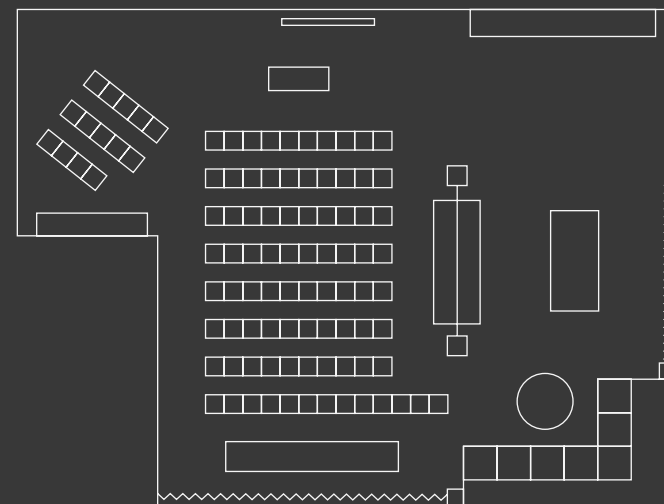

THE COLOSSEUM

Formation & Capacity

| | |
|---------------|------------|
| U Shape | 20 people |
| Hollow Square | 24 people |
| Classroom | 36 people |
| Full Rounds | 50 people |
| Reception | 90+ people |

MEETING ROOMS TWO & THREE

Capacity

| | |
|-------------------|--------------|
| Boardroom Seating | 10-12 people |
|-------------------|--------------|

GENOVA & NIZZA

Nizza Capacity

| | |
|-----------|--------------|
| Seated | 10-12 people |
| Reception | 20 people |

Genova Capacity

| | |
|----------------------|-----------|
| Seated at two tables | 20 people |
| Reception | 35 people |

Combined Capacity

| | |
|------------------------|-----------|
| Seated at three tables | 30 people |
| One long dining table | 24 people |
| Reception | 50 people |