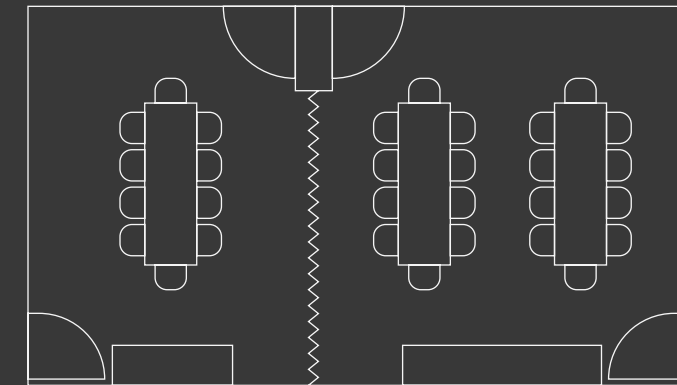

THE COLOSSEUM

Formation & Capacity

| | |
|---------------|------------|
| U Shape | 20 people |
| Hollow Square | 24 people |
| Classroom | 36 people |
| Full Rounds | 50 people |
| Reception | 90+ people |

MEETING ROOMS TWO & THREE

Capacity

| | |
|-------------------|--------------|
| Boardroom Seating | 10-12 people |
|-------------------|--------------|

GENOVA & NIZZA

Nizza Capacity

| | |
|-----------|--------------|
| Seated | 10-12 people |
| Reception | 20 people |

Genova Capacity

| | |
|----------------------|-----------|
| Seated at two tables | 20 people |
| Reception | 35 people |

Combined Capacity

| | |
|------------------------|-----------|
| Seated at three tables | 30 people |
| One long dining table | 24 people |
| Reception | 50 people |